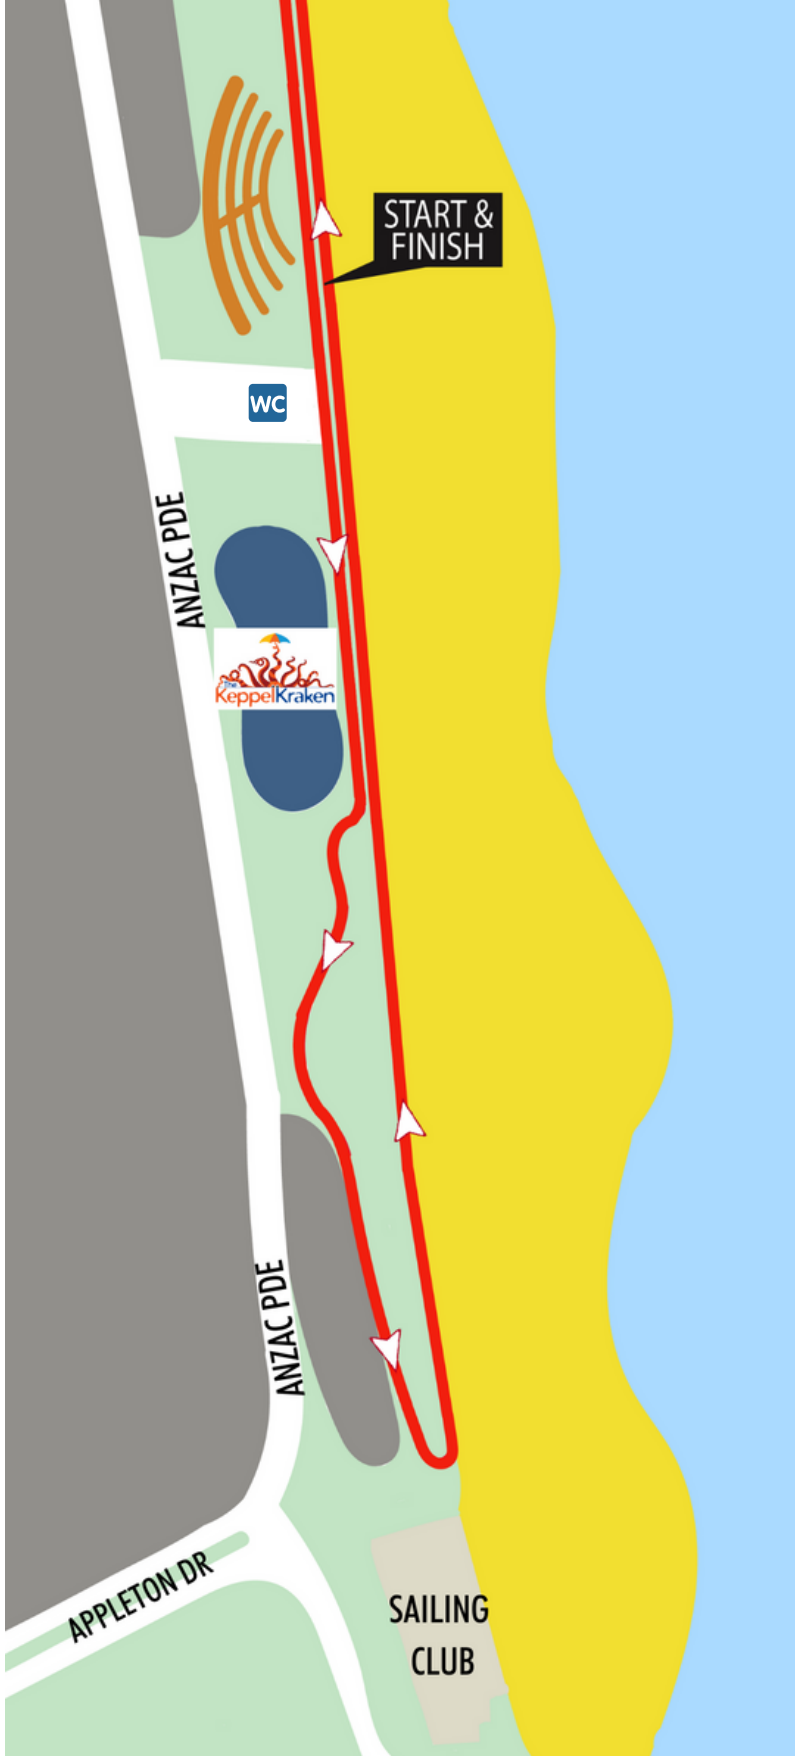

Shanahan Swaffield Partners **SSP**
YEPPON RUNNING Festival

+mater
 private hospital
 rockhampton

MATER 42.2KM MARATHON

START & FINISH

FULL COURSE