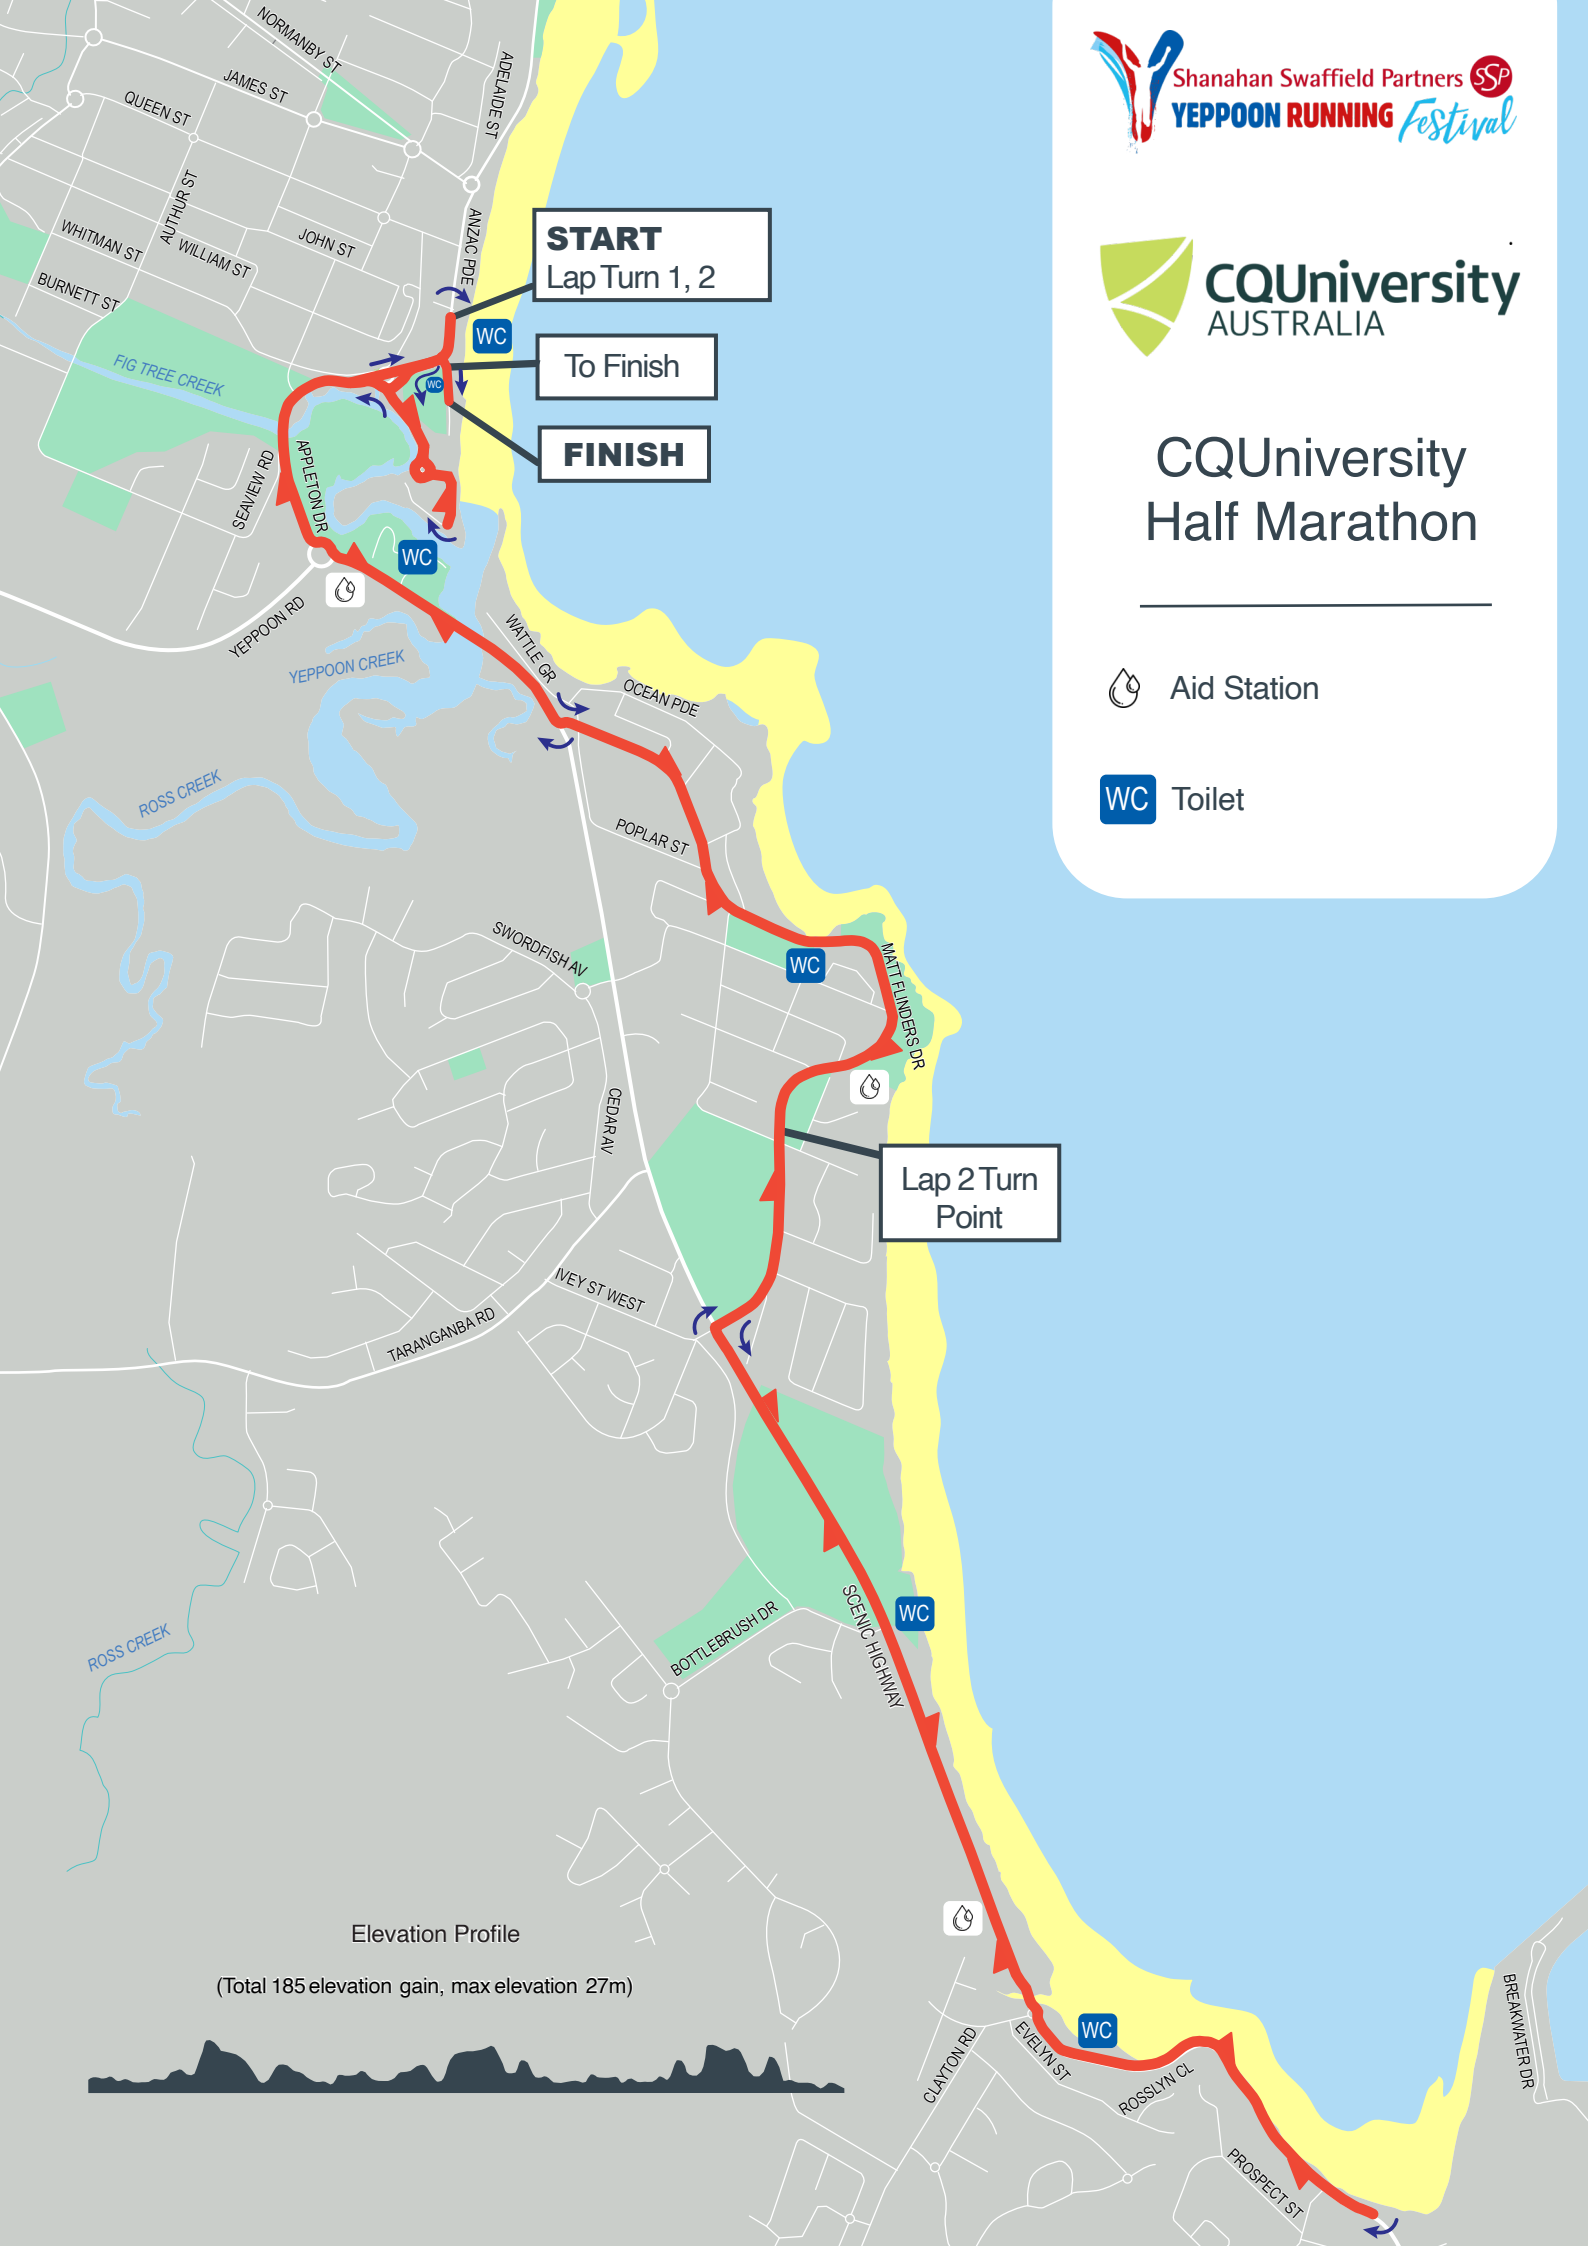

CQUniversity Half Marathon

Aid Station

Toilet

Elevation Profile

(Total 185 elevation gain, max elevation 27m)